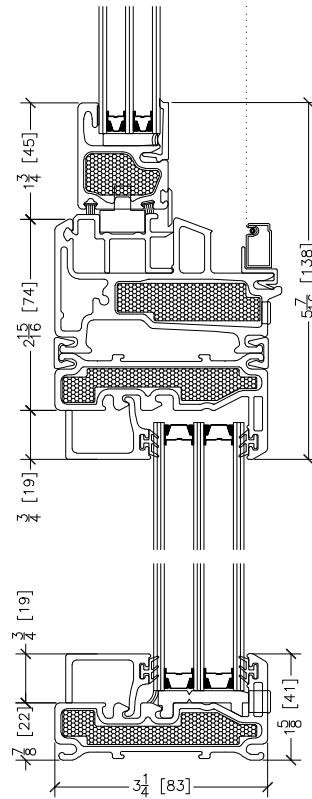

DUXTON

Windows & Doors

Series 800

Fiberglass Windows
Horizontal Slider
Triple pane

Exterior Options

Interior Options

① 800 SLIDER HEAD

② 800 SLIDER SILL

③ MULLION:
328 FIXED / 800 SLIDER

④ 800 SLIDER SILL

⑤ MULLION:
800 SLIDER / 328 FIXED

⑥ 328 FIXED SILL

⑦ 800 SLIDER JAMB

⑧ 800
INTERLOCK

⑨ MULLION: 800 SLIDER / 328 FIXED

A